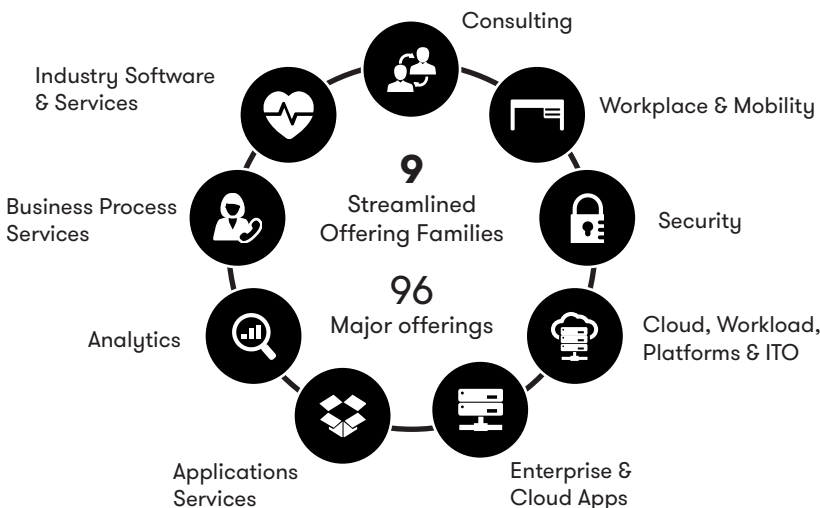

Our clients benefit from our technology independence, global talent, expertise and extensive partner network. We are uniquely positioned to lead digital transformations, creating greater value for our people, clients and partners.

Delivering Innovation Together

DXC India Snapshot

42,000+
Talent Base

26
Sites

10
Cities

1,100+
Clients

270+
Annual Client Visits

Leading clients on their digital journeys

Streamlined Offerings Combining The Best Innovations from **CSC**, **HPE ES** and **Partners**

Industries

- Insurance
- Healthcare & Life Sciences
- Banking & Capital Markets
- Consumer & Retail
- Travel & Transportation
- Technology, Media & Communications
- Energy, Utilities, Oil & Gas
- Manufacturing & Auto
- Public Sector
- Aerospace & Defense