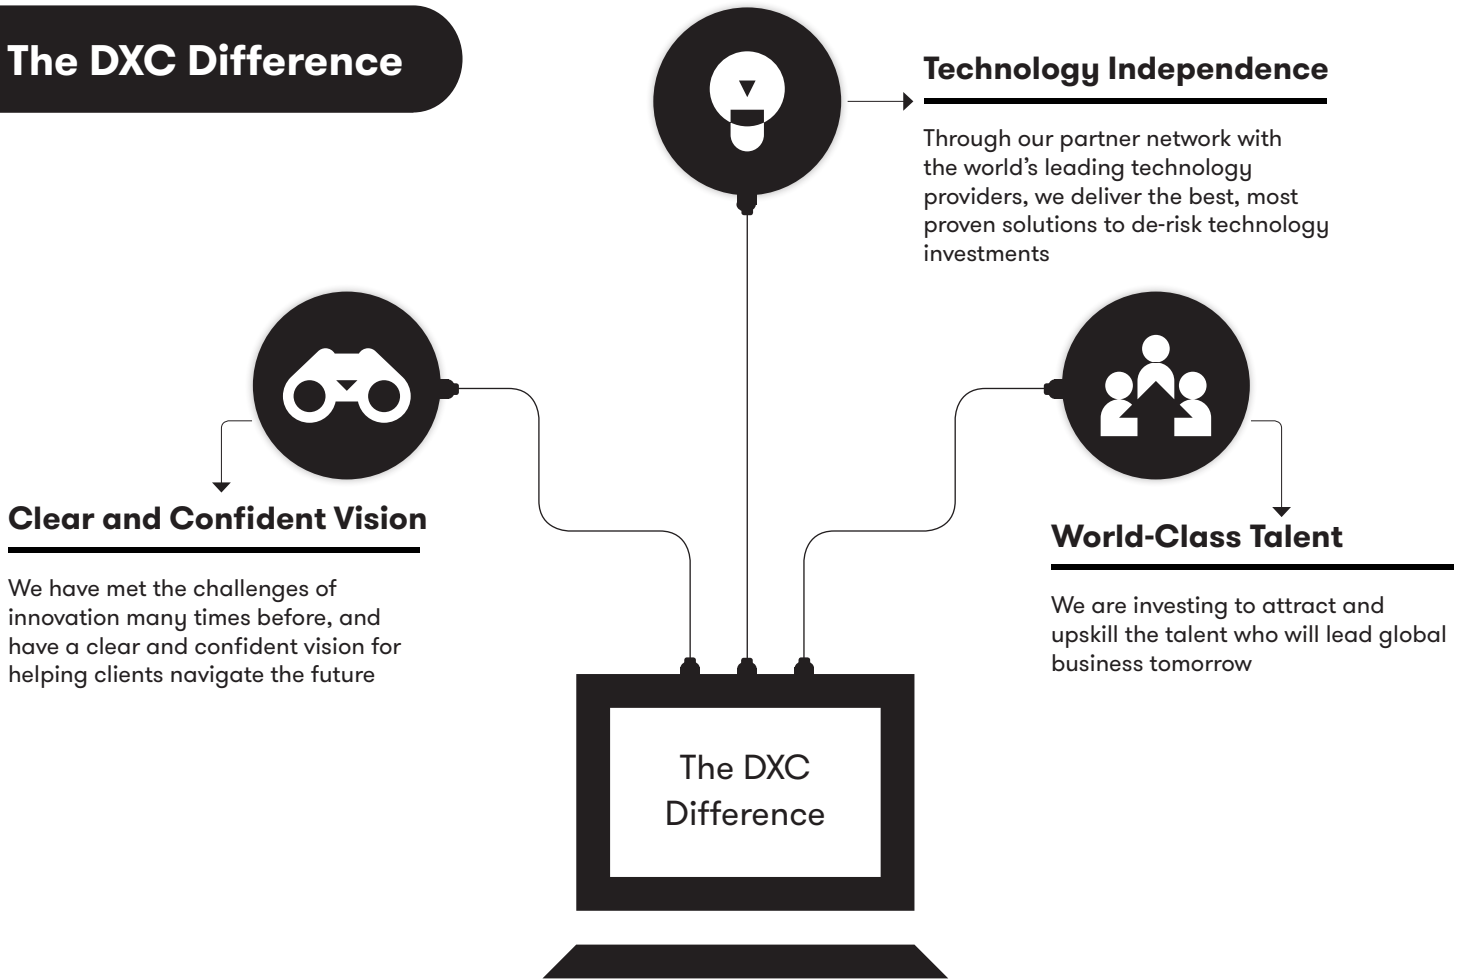

The DXC Difference

Our Global Awards Showcase

#19

Rank on CR Magazine's list of the

Top 100 Best Corporate Citizens for 2018